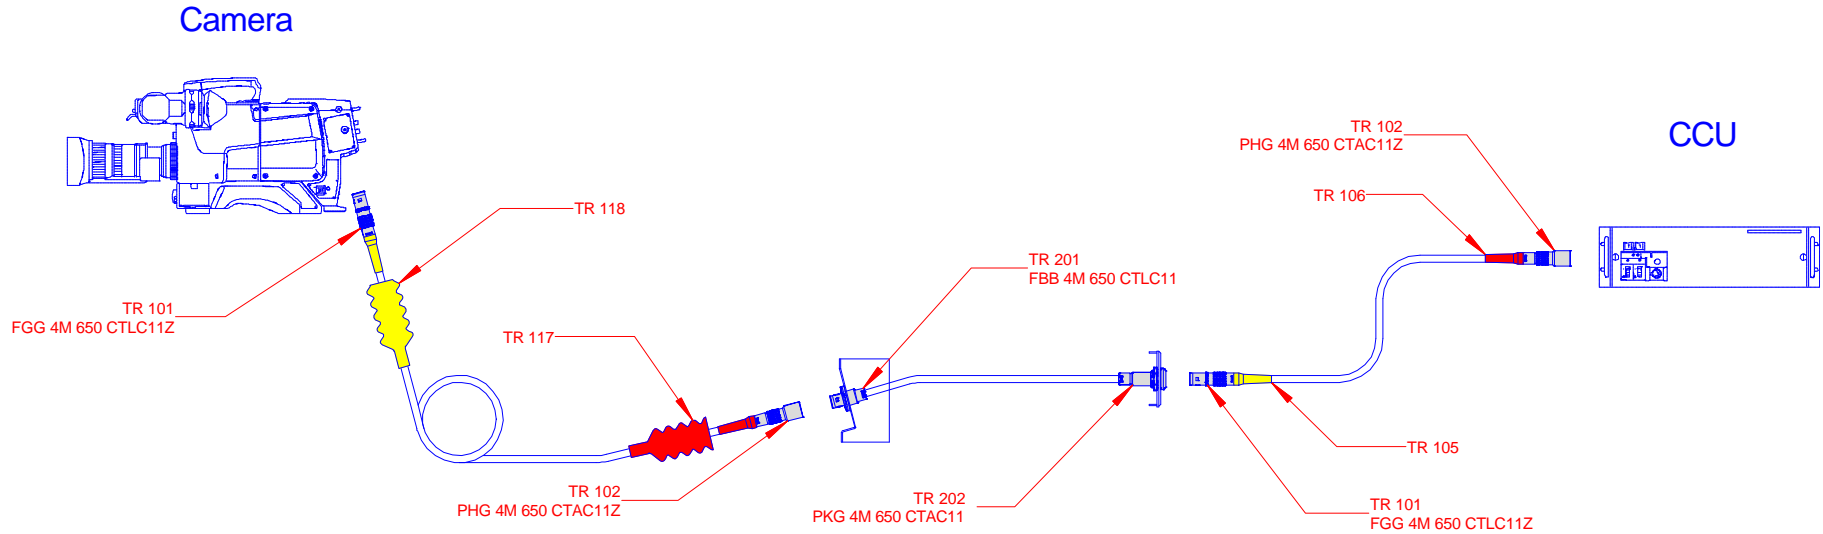

All dimensions in mm unless otherwise stated. DO NOT SCALE

Bryant Broadcast & Data Communications
70b Stafford Road, Croydon, Surrey, CR0 4NE, England
Tel: +44 (0)20 8404 4050 Fax: +44 (0)20 8404 4080
This drawing is copyright Bryant Broadcast & Data Communications and must not be disclosed to a third party without the express permission of Bryant Broadcast & Data Communications.

Issue:	Description:	Appd.:	Date:
A			
B			
C			
D			
E			
F			

ALL PART NUMBERS RELATE TO 11.2MM TRIAX AND CONNECTORS.
FOR OTHER CABLE SIZES SEE BELOW.

11.2mm	8.5mm	14.0mm
TR 101	TR 109 FGG 4M 650 CTLC85Z	TR 141 FGG 4M 650 CTLC14Z
TR 102	TR 110 PHG 4M 650 CTAC85Z	TR 142 PHG 4M 650 CTAC14Z
TR 105	TR 113	TR 145
TR 106	TR 114	TR 146
TR 117	TR 117	TR 147
TR 118	TR 118	TR 148
TR 201	TR 205 FBB 4M 650 CTLC85	TR 241 FBB 4M 650 CTLC14
TR 202	TR 206 PKG 4M 650 CTAC85	TR 242 PKG 4M 650 CTAC14

Drawn:	Date:	Title: Lemo 4M Series Triax Connector Orientation Drawing
SAQ	11/01/05	
Checked:	Approved:	Drawing No. Lemo 4M Orientation.skf